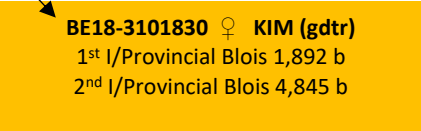

PLATTEEUW CANNIBAL FAMILY

The "All Round" Masters