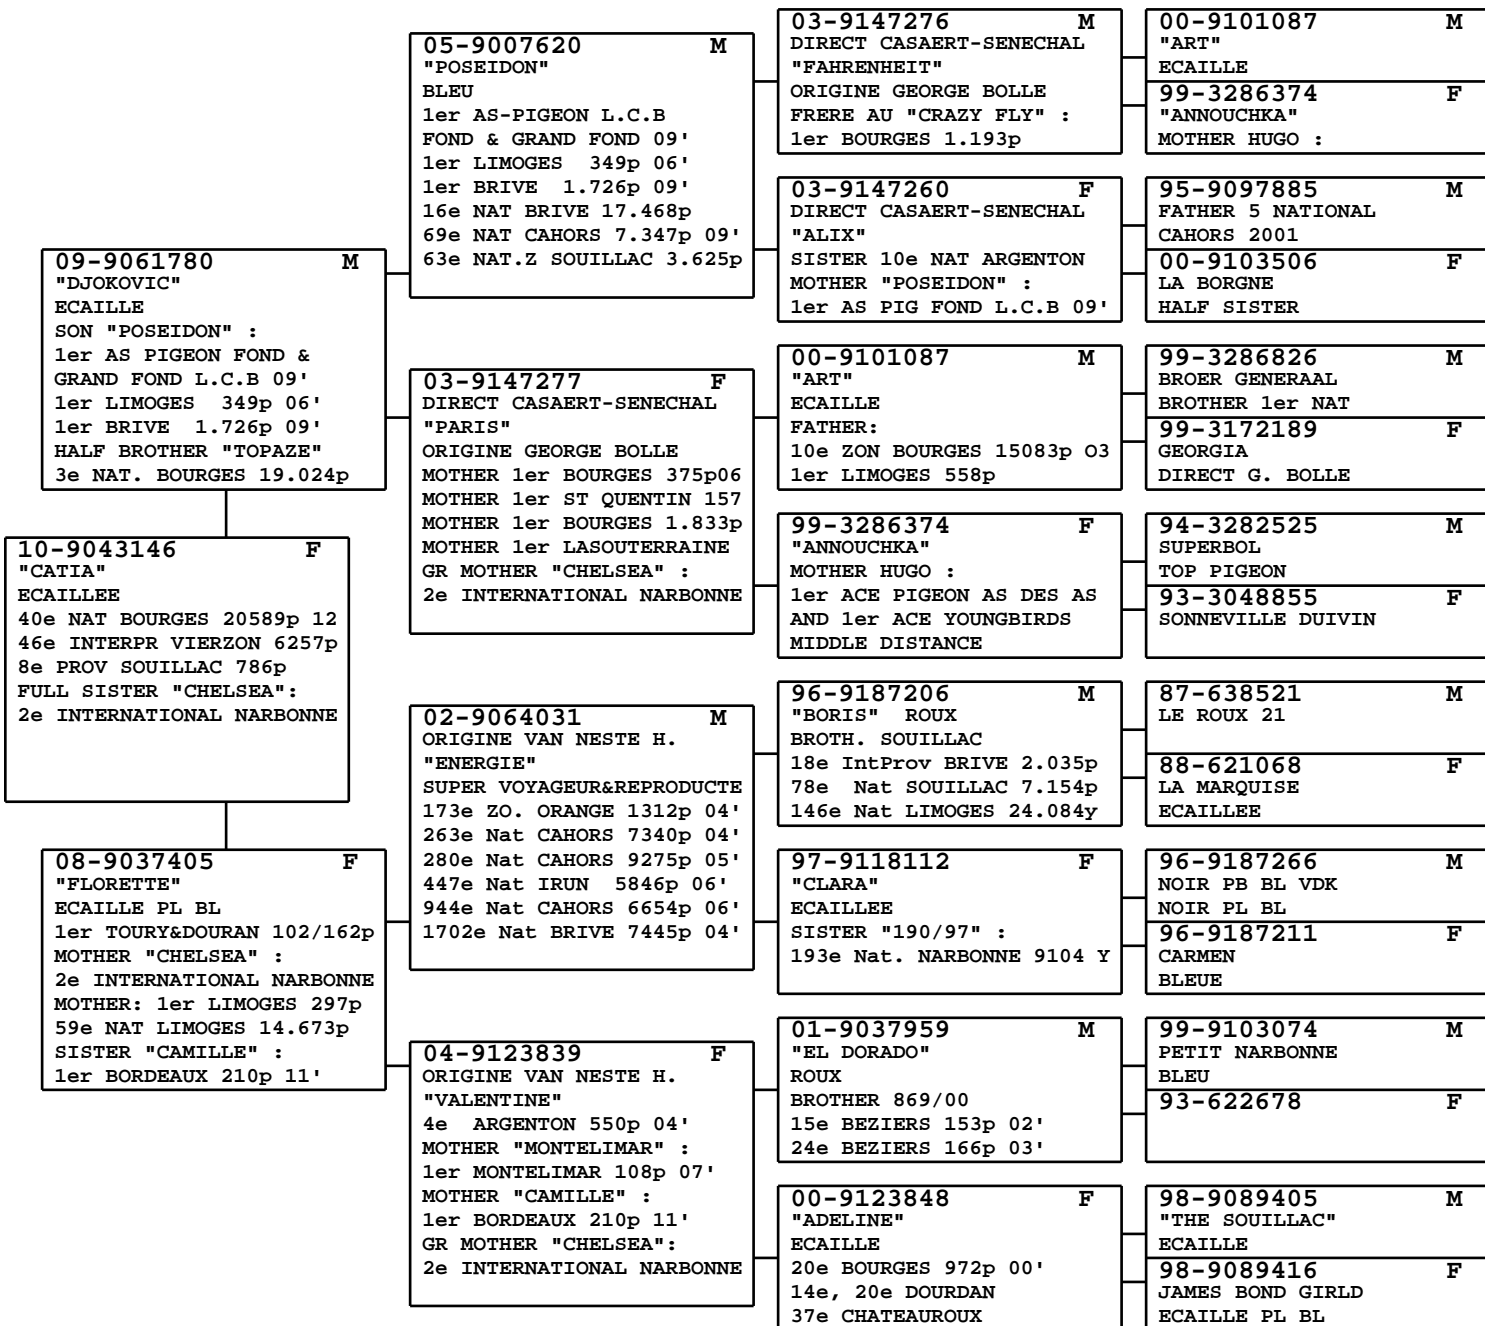

2e NATIONAL NARBONNE 7.027p 11'
3e NATIONAL BOURGES 19.024p 08'
7e INT. NAT BORDEAUX 8.395p 08'
13e INT. NAT BORDEAUX 3.031p 11'
16e NATIONAL BRIVE 17.446p 09'
36e NATIONAL CAHORS 8.348p 12'
36e NATIONAL SOUILLAC 7.760p 12'
40e NATIONAL BOURGES 20.589p 12'

10-9043146

Femelles

"CATIA"