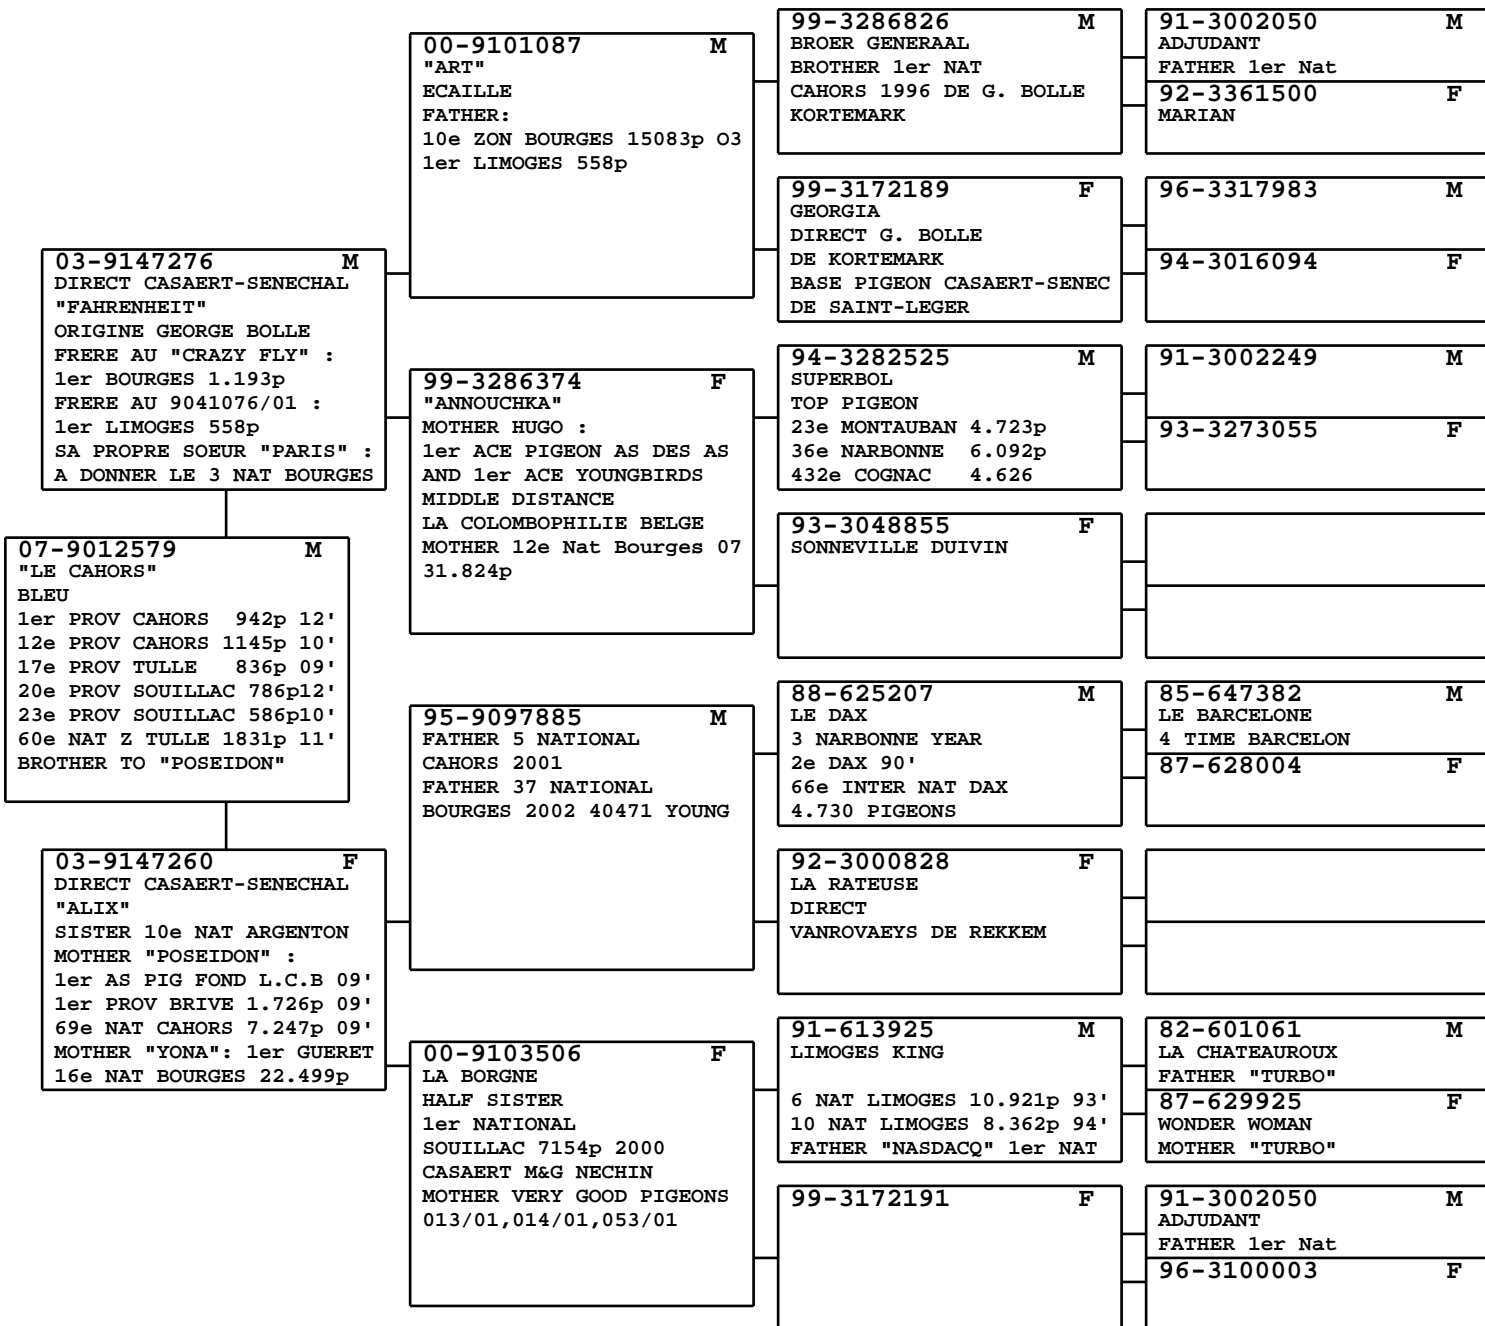

- 2e NATIONAL NARBONNE 7.027p 11'
- 3e NATIONAL BOURGES 19.024p 08'
- 7e INT. NAT BORDEAUX 8.395p 08'
- 13e INT. NAT BORDEAUX 3.031p 11'
- 16e NATIONAL BRIVE 17.446p 09'
- 44e NATIONAL TULLE 7.467p 09'
- 60e NATIONAL LIMOGES 14.679p 11'
- 63e NATIONAL MARSEILLE 4.126p 08'

07-9012579

Mâle

"LE CAHORS"